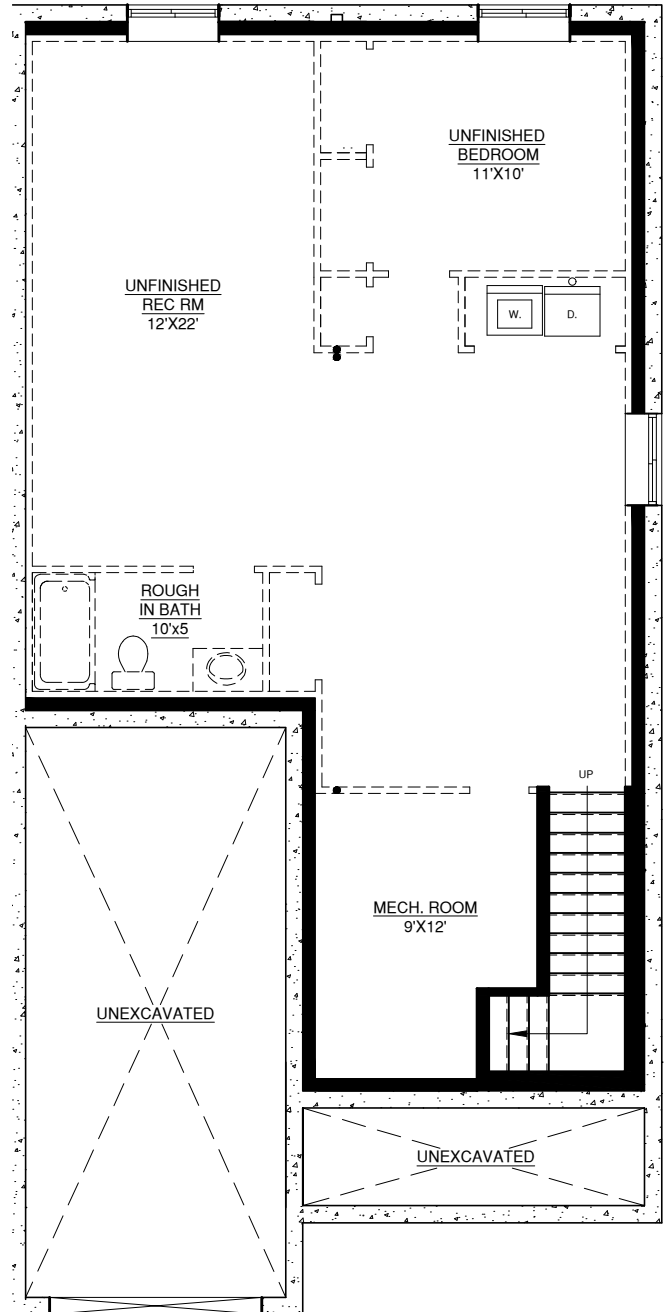

BLUE JAY END UNITS

1,158 FT²

FEATURING

- 2 BEDROOMS
- 2 BATHROOMS
- OPTIONAL MAIN FLOOR LAUNDRY (STACKING)
- VAULTED CEILING IN GREAT ROOM

GROUND FLOOR PLAN

BASEMENT FLOOR PLAN