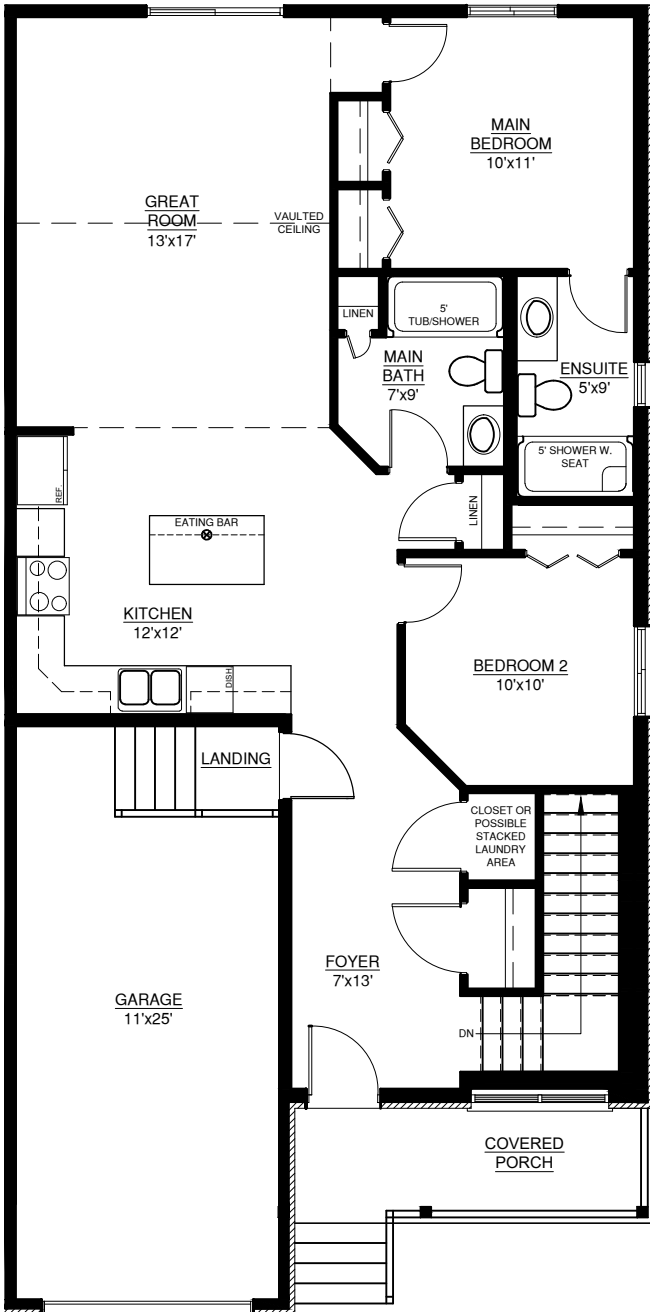

BLUE JAY END UNITS

1,158 FT²

FEATURING

- 2 BEDROOMS
- 2 BATHROOMS
- OPTIONAL MAIN FLOOR LAUNDRY (STACKING)
- VAULTED CEILING IN GREAT ROOM

GROUND FLOOR PLAN

BASEMENT FLOOR PLAN