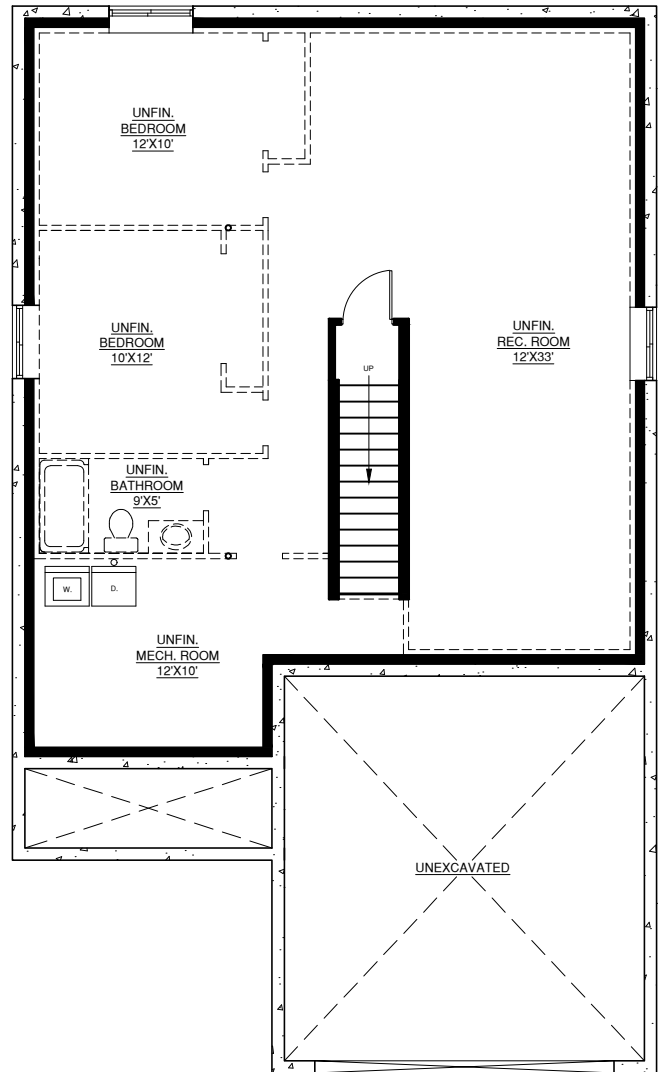

FEATURING

- 2 BEDROOMS
- 1 BATHROOM
- VAULTED CEILING IN GREAT ROOM
- WALK IN CLOSET AT FRONT ENTRY

GADWALL

1,373 FT²

FRONT ELEVATION

GROUND FLOOR PLAN

BASEMENT FLOOR PLAN