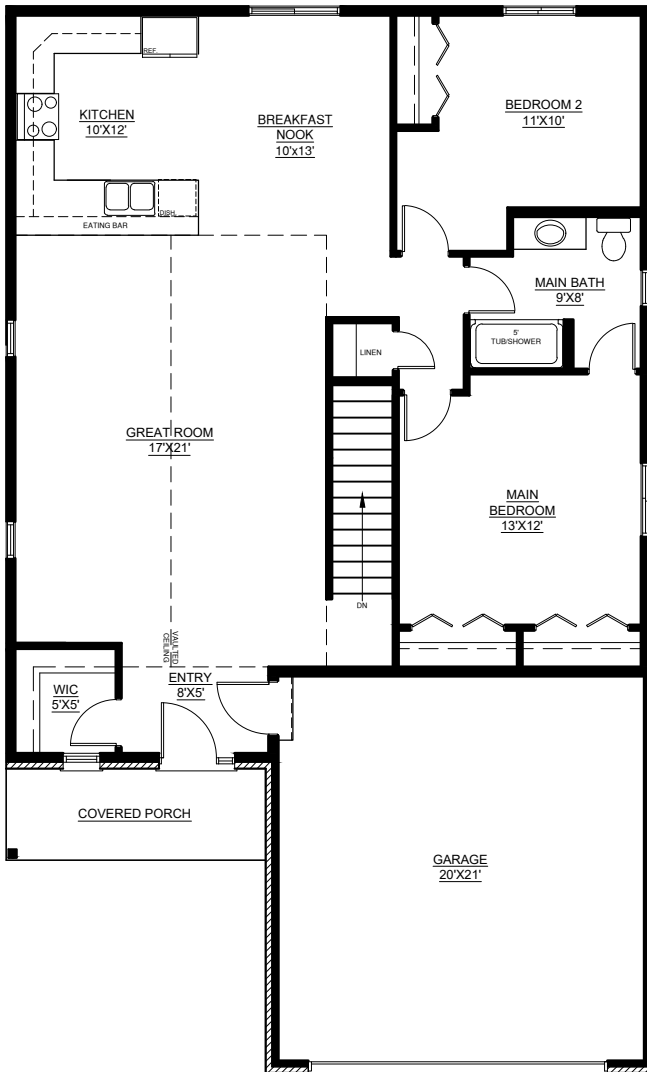

FEATURING

- 2 BEDROOMS
- 1 BATHROOM
- VAULTED CEILING IN GREAT ROOM
- WALK IN CLOSET AT FRONT ENTRY

GADWALL

1,373 FT²

FRONT ELEVATION

GROUND FLOOR PLAN

BASEMENT FLOOR PLAN