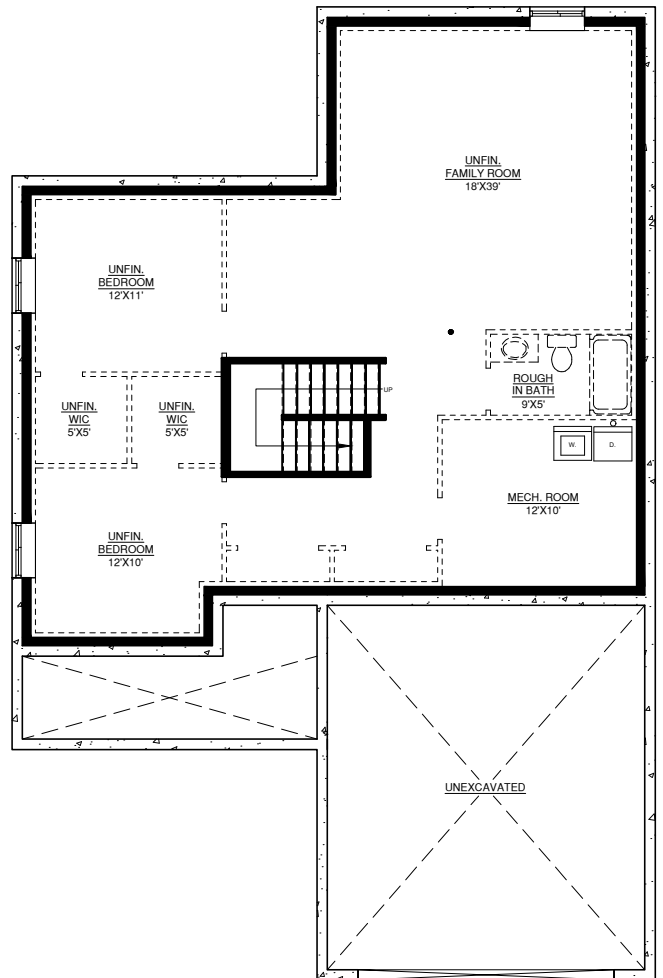

FEATURING

- 3 BEDROOMS
- 2 BATHROOMS
- OPTION FOR MAIN FLOOR LAUNDRY (STACKING)

ORIOLE

1,400 FT²

FRONT ELEVATION

GROUND FLOOR PLAN

BASEMENT FLOOR PLAN