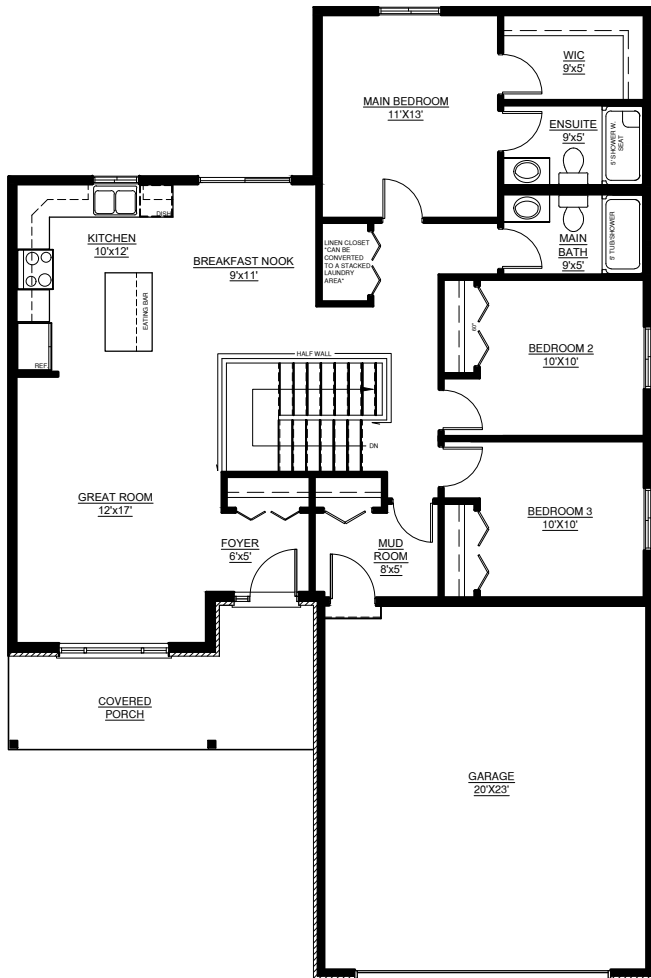

FEATURING

- 3 BEDROOMS
- 2 BATHROOMS
- OPTION FOR MAIN FLOOR LAUNDRY (STACKING)

ORIOLE

1,400 FT²

FRONT ELEVATION

GROUND FLOOR PLAN

BASEMENT FLOOR PLAN