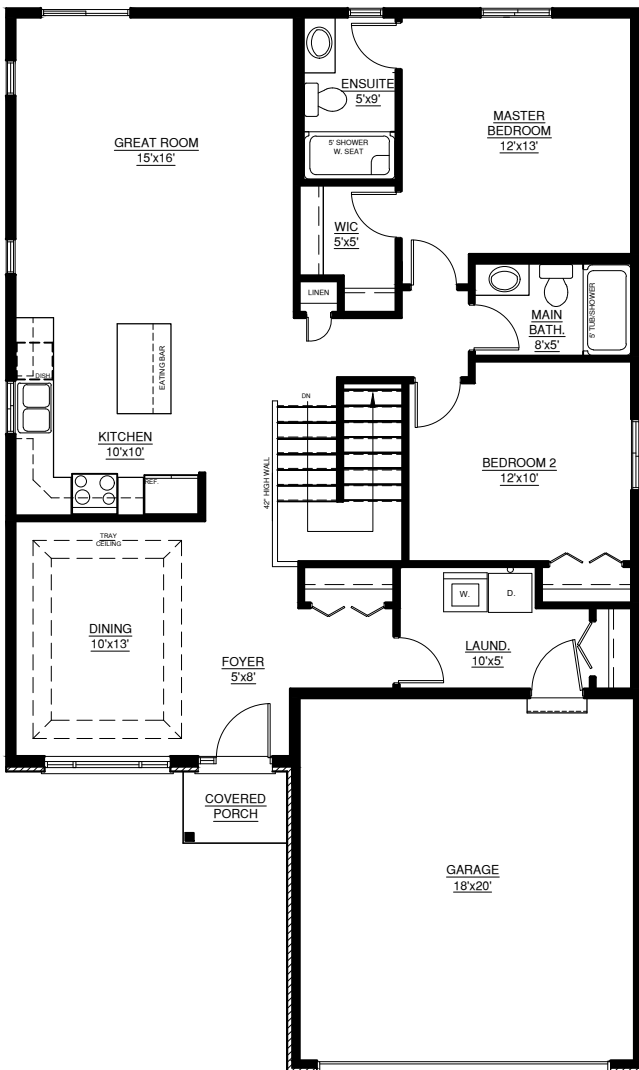

FEATURING

- 2 BEDROOMS
- 2 BATHROOMS
- MUDROOM WITH MAIN FLOOR LAUNDRY
- TRAY CEILING IN DINING ROOM

OSPREY

1,418 FT²

FRONT ELEVATION

GROUND FLOOR PLAN

BASEMENT FLOOR PLAN