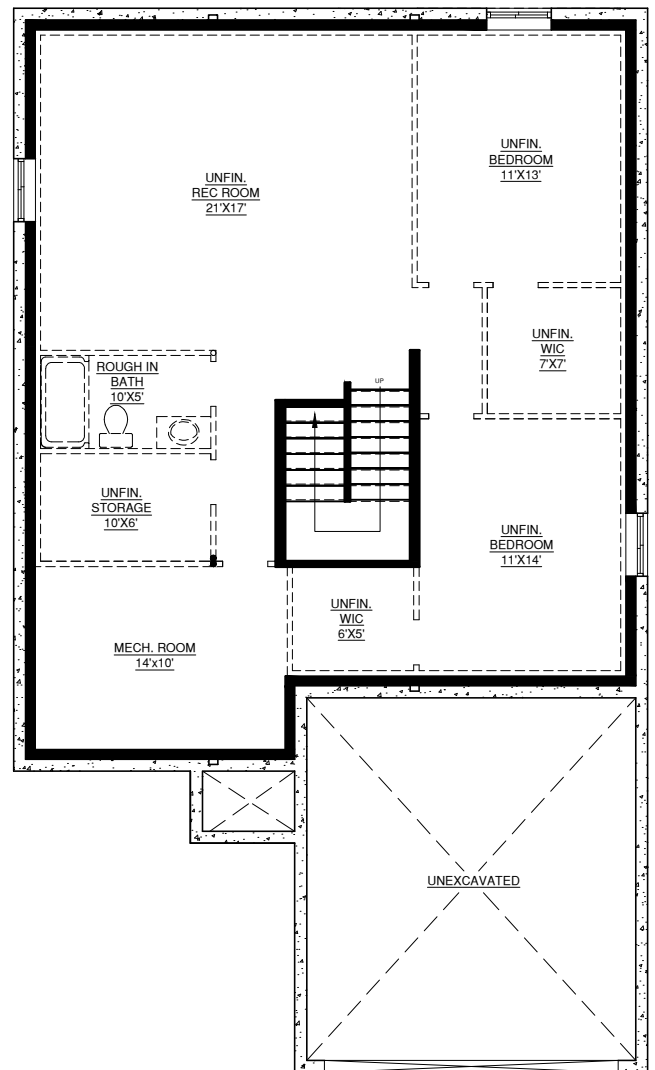

FEATURING

- 2 BEDROOMS
- 2 BATHROOMS
- MUDROOM WITH MAIN FLOOR LAUNDRY
- TRAY CEILING IN DINING ROOM

OSPREY

1,418 FT²

FRONT ELEVATION

GROUND FLOOR PLAN

BASEMENT FLOOR PLAN