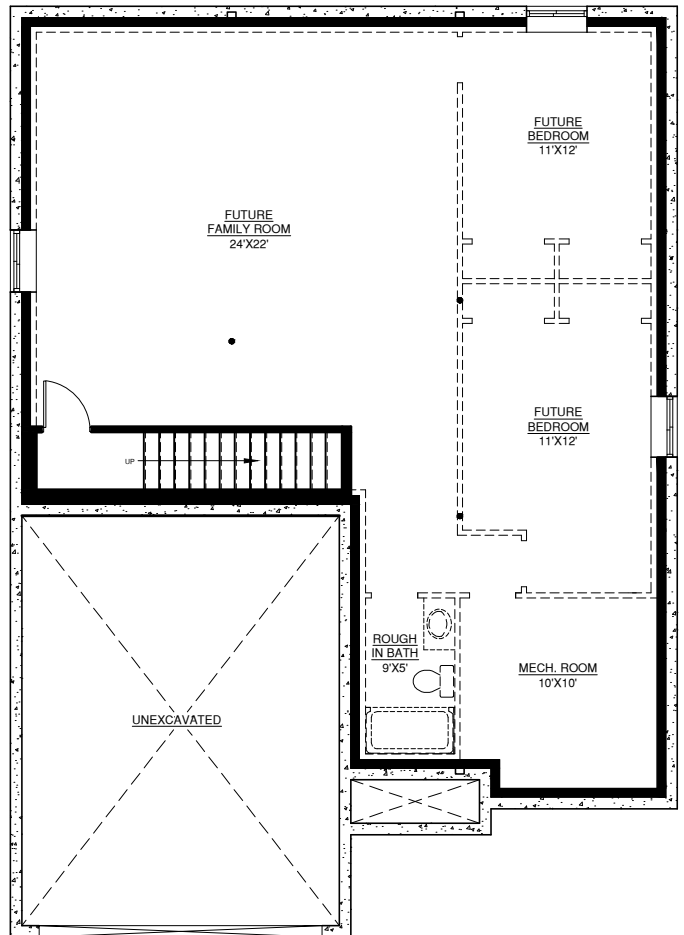

FEATURING
 3 BEDROOMS
 2 BATHROOMS
 MAIN FLOOR LAUNDRY
 KITCHEN PANTRY

REDHEAD

1,449 FT²

FRONT ELEVATION

GROUND FLOOR PLAN

BASEMENT FLOOR PLAN