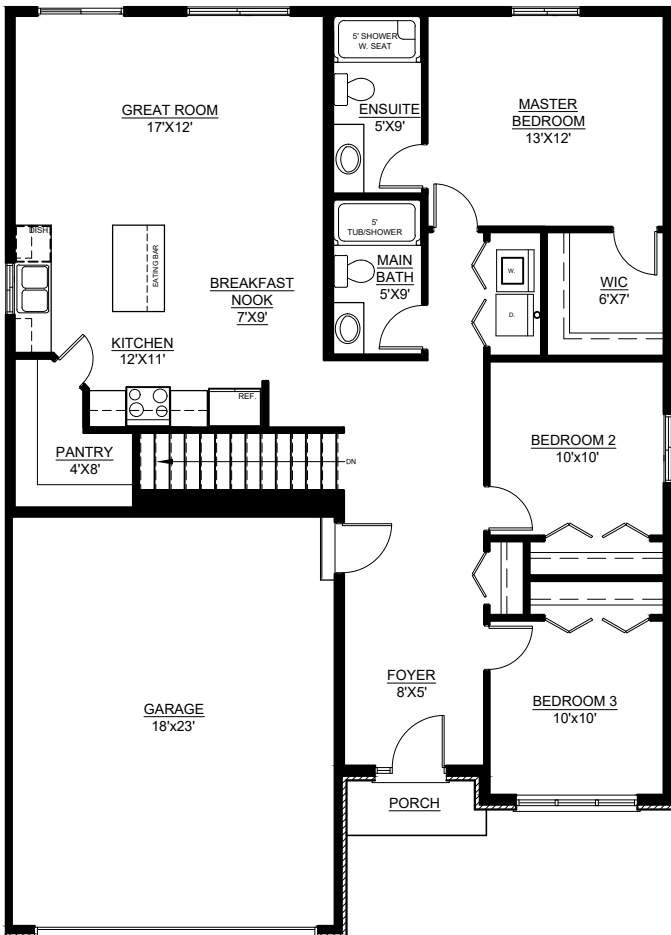

FEATURING
 3 BEDROOMS
 2 BATHROOMS
 MAIN FLOOR LAUNDRY
 KITCHEN PANTRY

REDHEAD

1,449 FT²

FRONT ELEVATION

GROUND FLOOR PLAN

BASEMENT FLOOR PLAN