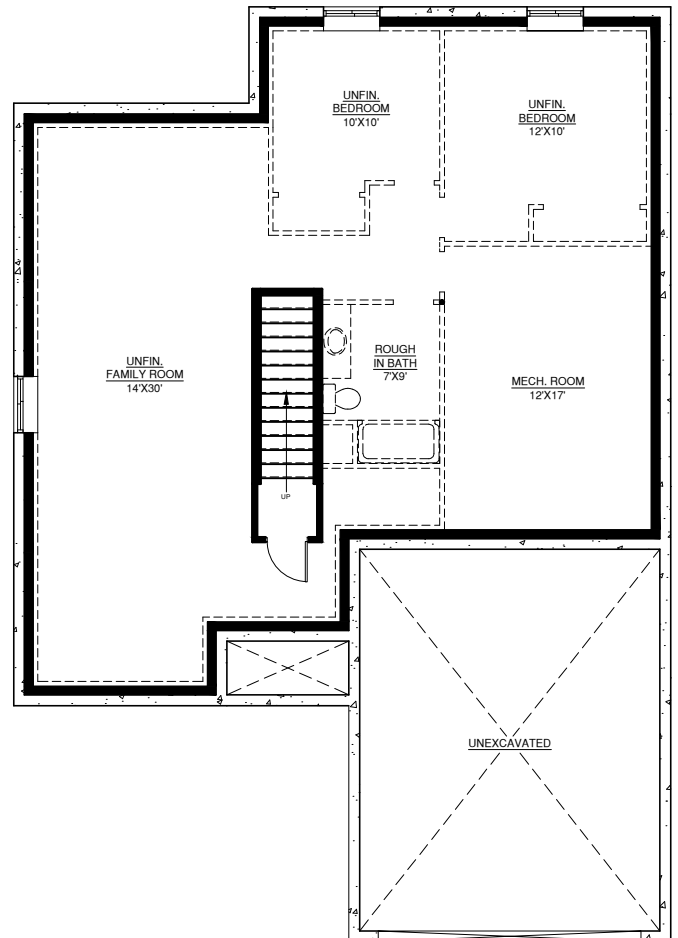

FEATURING

- 2 BEDROOMS WITH LARGE CLOSETS
- 2 BATHROOMS
- MAIN FLOOR LAUNDRY
- VAULTED CEILING IN GREAT ROOM

SANDERLING

1,465 FT²

FRONT ELEVATION

GROUND FLOOR PLAN

BASEMENT FLOOR PLAN