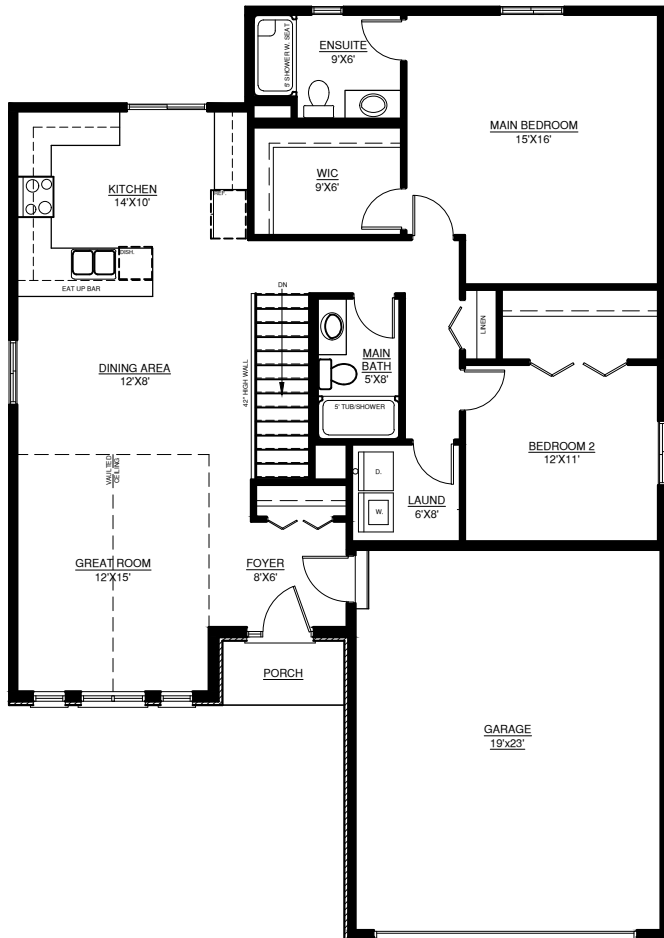

FEATURING

- 2 BEDROOMS WITH LARGE CLOSETS
- 2 BATHROOMS
- MAIN FLOOR LAUNDRY
- VAULTED CEILING IN GREAT ROOM

SANDERLING

1,465 FT²

FRONT ELEVATION

GROUND FLOOR PLAN

BASEMENT FLOOR PLAN