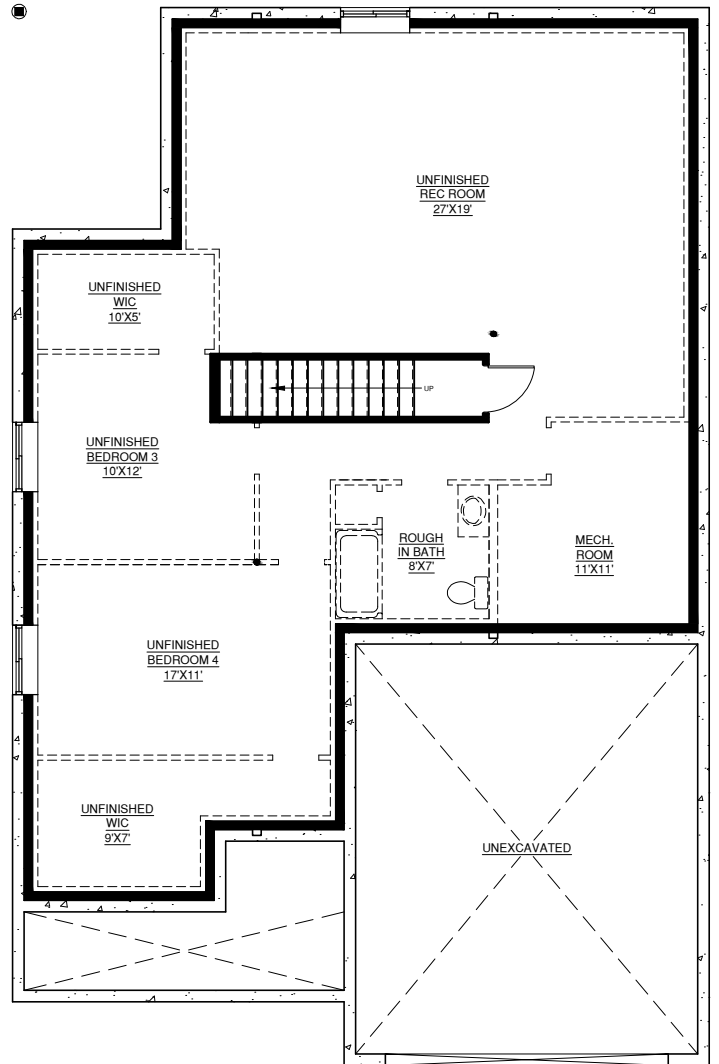

FEATURING

- 2 BEDROOMS
- 2 BATHROOMS
- MUDROOM WITH MAIN FLOOR LAUNDRY
- VAULTED CEILINGS IN GREAT ROOM & DINING ROOM

WILLET

1,645 FT²

FRONT ELEVATION

GROUND FLOOR PLAN

BASEMENT FLOOR PLAN