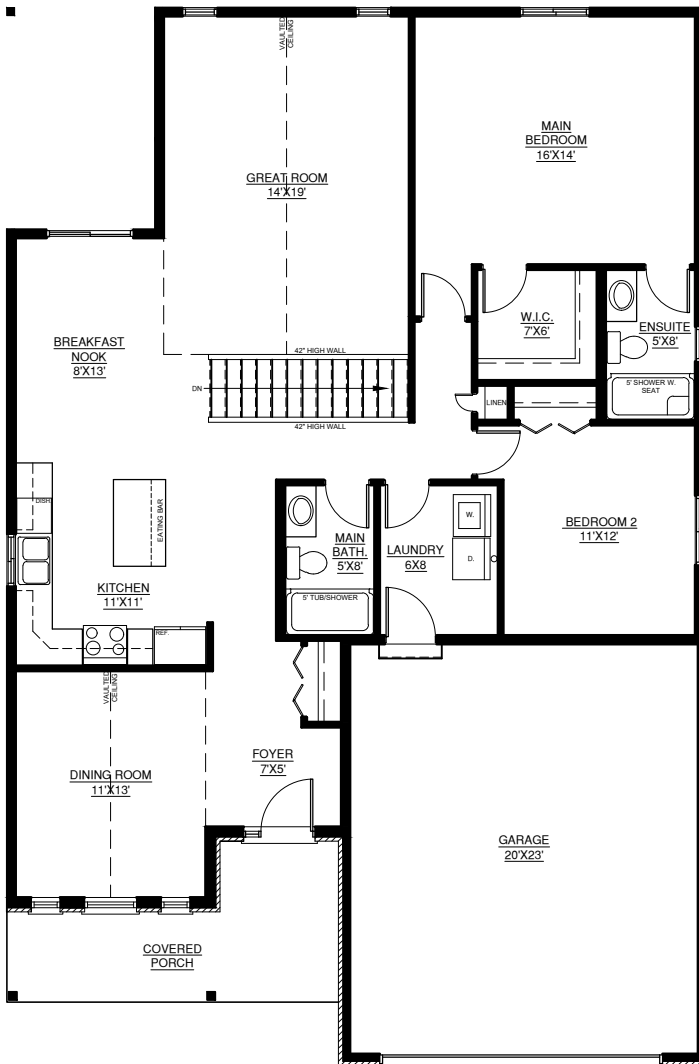

FEATURING

- 2 BEDROOMS
- 2 BATHROOMS
- MUDROOM WITH MAIN FLOOR LAUNDRY
- VAULTED CEILINGS IN GREAT ROOM & DINING ROOM

WILLET

1,645 FT²

FRONT ELEVATION

GROUND FLOOR PLAN

BASEMENT FLOOR PLAN